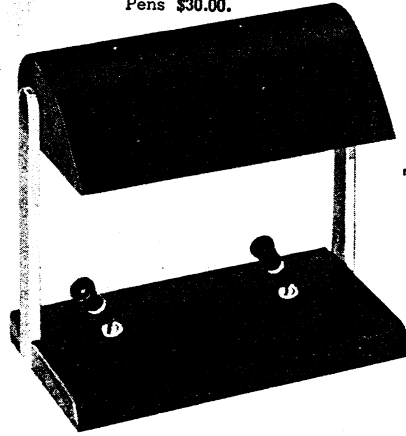

T076 GVAZI. Black lamp with chromium trim inlaid black Formica base. 10 x 5 inches, with over all height 10 inches. With two No. 5 Pens $25.00.
T079 same as above with two LIFETIME Pens $30.00.

T076

V089 CABEP. Black Carrara with pencil scoop and gold name plate. 8 x 14 inches. Base only with two LIFETIME Pens $40.00.

V082 GFORE. Same as above with two AUTOGRAPH LIFETIME Pens for facsimile signature engraving (see page 14) $56.00.

V089-561 GFUSA. Base and clock combination as shown with Seth Thomas 8-day movement. With two LIFETIME Pens $57.50.

V082-561 GFITE. Same as above with two AUTOGRAPH LIFETIME Pens for facsimile signature engraving (see page 14) $73.50.

T119 GFENA. Black Carrara with gold trim. 9 1/2 x 6 1/2 inches. With two LIFETIME Pens $25.00.

V199 GXULI. Colored Pedrara Onyx with pencil groove, gold trim. 7 x 10 inches. With two LIFETIME Pens $30.00.

T047 RADBO. Black Carrara with pin scoop and pencil groove. 10 x 5 1/4 inches. With No. 5 Pen and SLD Pencil $25.00.

T049 same as above with two LIFETIME Pens $30.00.

V169 GXADO. Black and gold Italian marble. 9 3/4 x 5 3/8 inches. Base only with two LIFETIME Pens $30.00.

V169-563 GFAMI. Base and clock combination as shown with Seth Thomas 8-day movement. With two LIFETIME Pens $45.00.

V179 GXIHA. Colored Pedrara Onyx. Same as V169 except material. 9 3/4 x 5 3/8 inches. Base only with two LIFETIME Pens $30.00.

V179-566 VAFUR. Same as V169-563 with clock, as shown except material. With two LIFETIME Pens $45.00.

T087 GTERI. Black Carrara with gold trim. 8 x 5 inches. With No. 5 Pen and SLD Pencil $25.00.

T089 same as above with two LIFETIME Pens $30.00.

V069 BUBEF. Green Brazilian Onyx with pencil scoop. 14 x 8 inches. Base only with two LIFETIME Pens $50.00.